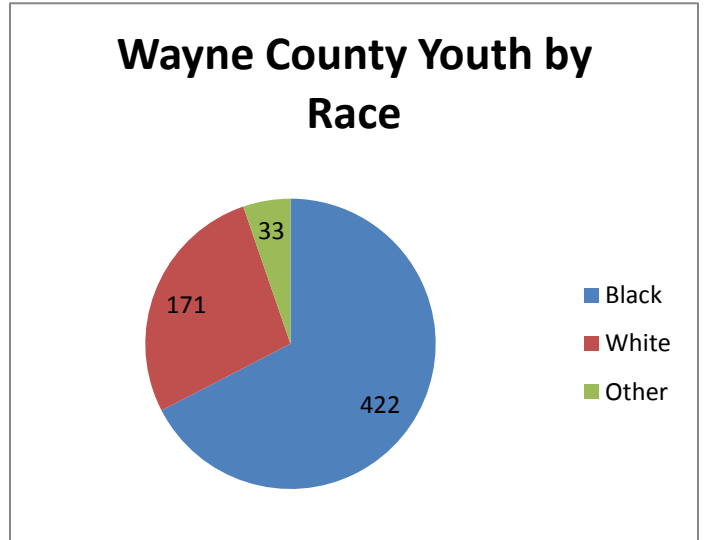

Educational Planning County Statistics from SWSS -FAJ Data July, 2013

Wayne County Youth By Schools

Foster Youth in Wayne County Schools

- | | | | |
|-------------------------|-------------------|----------------------|-------------------|
| ■ Belleville High | ■ Cass Tech | ■ Catehrine Ferguson | ■ Central High |
| ■ Clara B. Ford | ■ Clintondale | ■ Cody High | ■ Denby |
| ■ Detroit City District | ■ Farmington High | ■ Finney | ■ Henry Ford High |
| ■ Highland Park High | ■ Inkster High | ■ King | ■ Mumford |
| ■ Northwestern | ■ Oak Park High | ■ Osburne | ■ Pershing |
| ■ Redford Union | ■ Southeastern | ■ Total | ■ Turning Point |
| ■ Westside Alternative | | | |