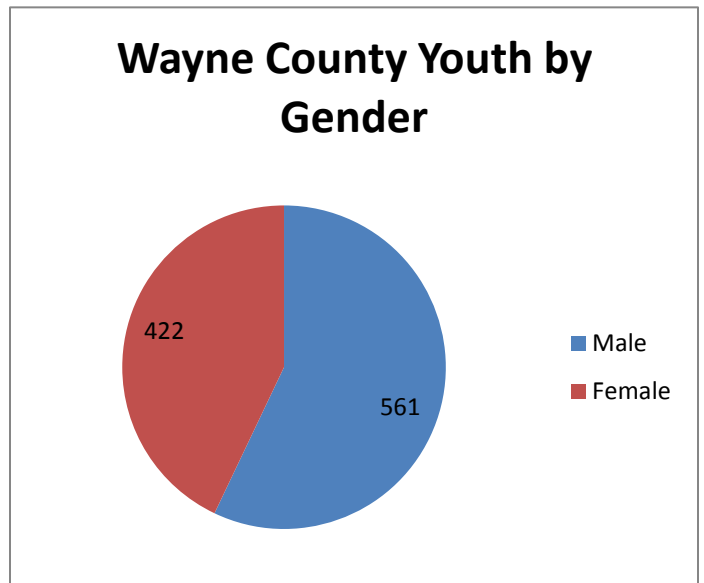

Educational Planning County Statistics from SWSS -FAJ Data July, 2013

Wayne County Youth By Schools

Foster Youth in Wayne County Schools

- | | | | |
|-------------------------|-------------------|----------------------|-------------------|
| ■ Belleville High | ■ Cass Tech | ■ Catehrine Ferguson | ■ Central High |
| ■ Clara B. Ford | ■ Clintondale | ■ Cody High | ■ Denby |
| ■ Detroit City District | ■ Farmington High | ■ Finney | ■ Henry Ford High |
| ■ Highland Park High | ■ Inkster High | ■ King | ■ Mumford |
| ■ Northwestern | ■ Oak Park High | ■ Osburne | ■ Pershing |
| ■ Redford Union | ■ Southeastern | ■ Total | ■ Turning Point |
| ■ Westside Alternative | | | |