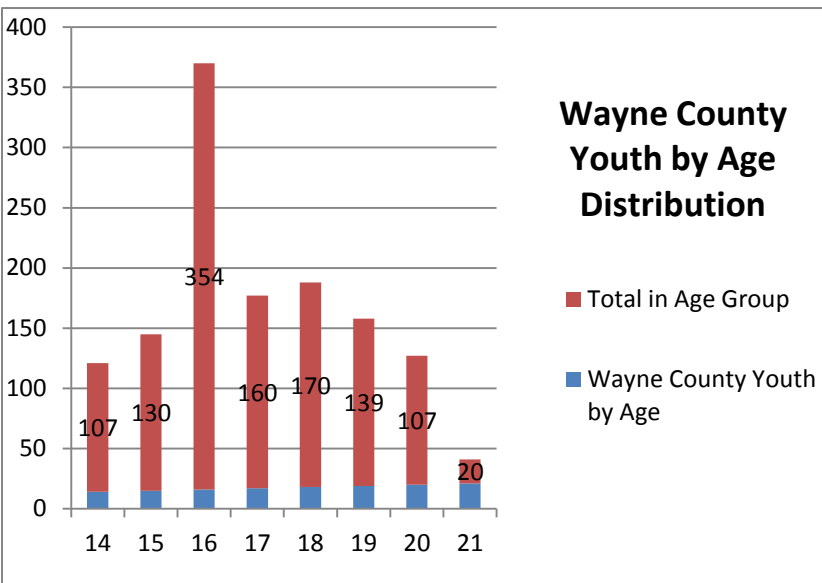

Educational Planning County Statistics from SWSS -FAJ Data July, 2013

Wayne County Youth By Schools

Foster Youth in Wayne County Schools

- | | | | |
|-------------------------|-------------------|----------------------|-------------------|
| ■ Belleville High | ■ Cass Tech | ■ Catehrine Ferguson | ■ Central High |
| ■ Clara B. Ford | ■ Clintondale | ■ Cody High | ■ Denby |
| ■ Detroit City District | ■ Farmington High | ■ Finney | ■ Henry Ford High |
| ■ Highland Park High | ■ Inkster High | ■ King | ■ Mumford |
| ■ Northwestern | ■ Oak Park High | ■ Osburne | ■ Pershing |
| ■ Redford Union | ■ Southeastern | ■ Total | ■ Turning Point |
| ■ Westside Alternative | | | |