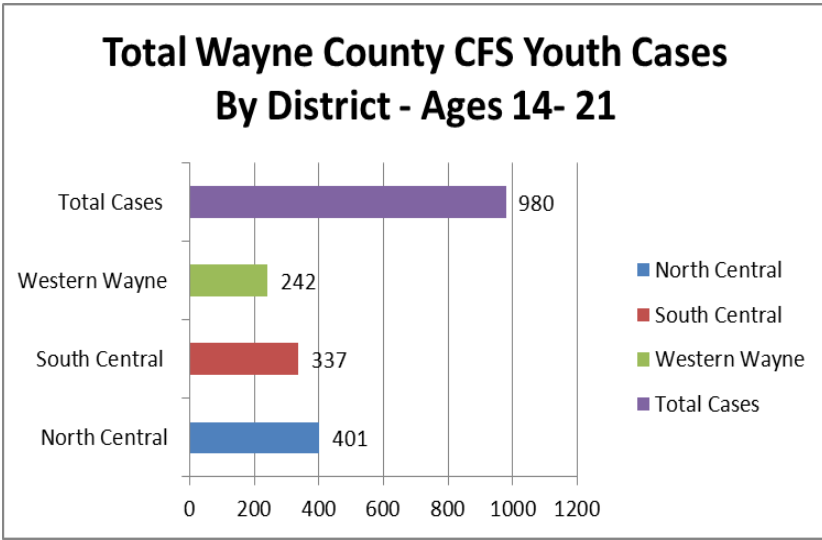

Educational Planning County Statistics from SWSS -FAJ Data July, 2013

Wayne County Youth By Schools

Foster Youth in Wayne County Schools

- | | | | |
|-------------------------|-------------------|----------------------|-------------------|
| ■ Belleville High | ■ Cass Tech | ■ Catehrine Ferguson | ■ Central High |
| ■ Clara B. Ford | ■ Clintondale | ■ Cody High | ■ Denby |
| ■ Detroit City District | ■ Farmington High | ■ Finney | ■ Henry Ford High |
| ■ Highland Park High | ■ Inkster High | ■ King | ■ Mumford |
| ■ Northwestern | ■ Oak Park High | ■ Osburne | ■ Pershing |
| ■ Redford Union | ■ Southeastern | ■ Total | ■ Turning Point |
| ■ Westside Alternative | | | |