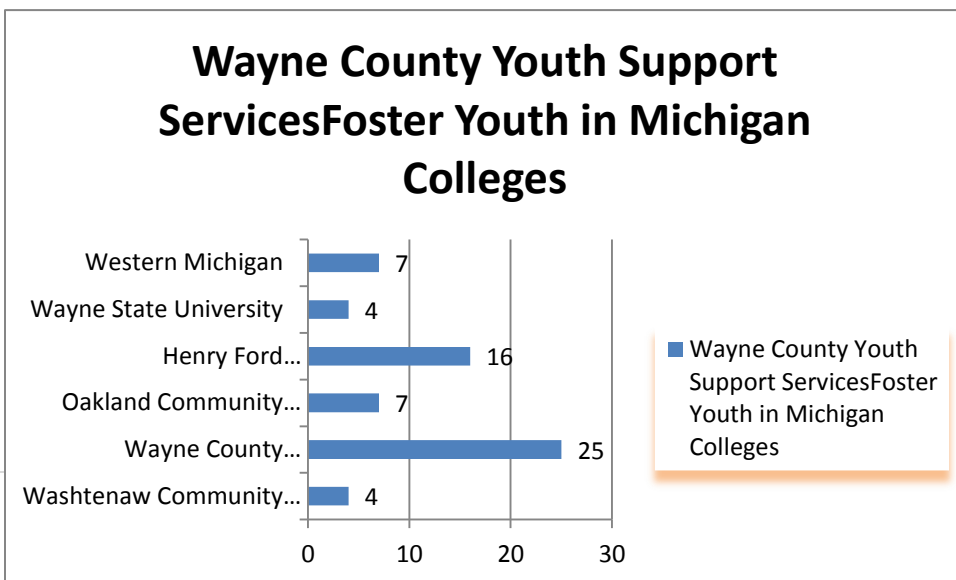

Educational Planning County Statistics from SWSS -FAJ Data July, 2013

Wayne County Youth By Schools

Foster Youth in Wayne County Schools

- | | | | |
|-------------------------|-------------------|----------------------|-------------------|
| ■ Belleville High | ■ Cass Tech | ■ Catehrine Ferguson | ■ Central High |
| ■ Clara B. Ford | ■ Clintondale | ■ Cody High | ■ Denby |
| ■ Detroit City District | ■ Farmington High | ■ Finney | ■ Henry Ford High |
| ■ Highland Park High | ■ Inkster High | ■ King | ■ Mumford |
| ■ Northwestern | ■ Oak Park High | ■ Osburne | ■ Pershing |
| ■ Redford Union | ■ Southeastern | ■ Total | ■ Turning Point |
| ■ Westside Alternative | | | |