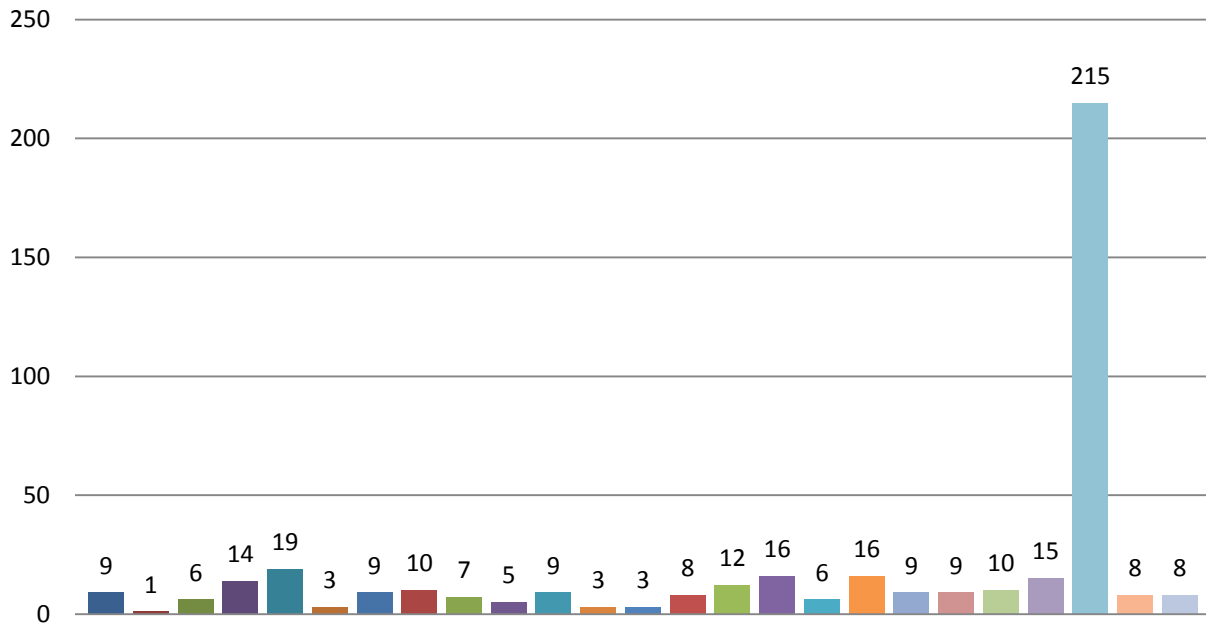

Educational Planning County Statistics from SWSS -FAJ Data July, 2013

Wayne County Youth By Schools

Foster Youth in Wayne County Schools

- | | | | |
|-------------------------|-------------------|----------------------|-------------------|
| ■ Belleville High | ■ Cass Tech | ■ Catehrine Ferguson | ■ Central High |
| ■ Clara B. Ford | ■ Clintondale | ■ Cody High | ■ Denby |
| ■ Detroit City District | ■ Farmington High | ■ Finney | ■ Henry Ford High |
| ■ Highland Park High | ■ Inkster High | ■ King | ■ Mumford |
| ■ Northwestern | ■ Oak Park High | ■ Osburne | ■ Pershing |
| ■ Redford Union | ■ Southeastern | ■ Total | ■ Turning Point |
| ■ Westside Alternative | | | |